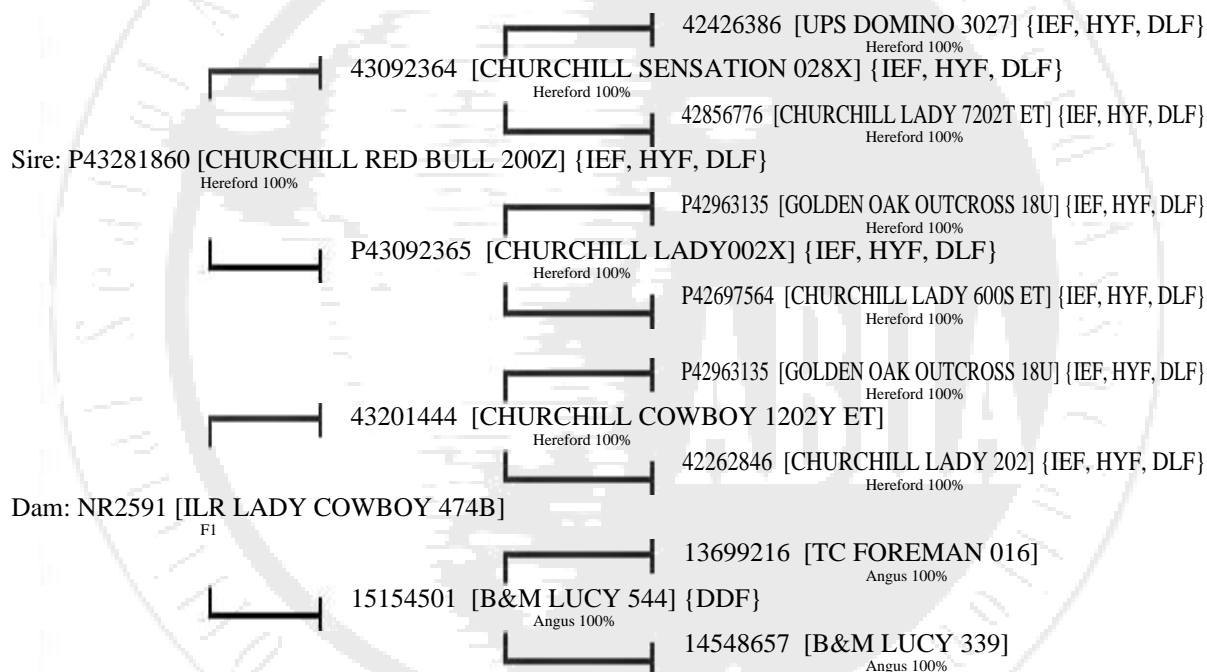

certificate of entry

American Black Hereford Record

This is to certify that the pedigree of

Issued **Mar 19, 2019**

REGISTRY # **HB008820**

CALVED **Nov 01, 2016**

SEX **Bull**

NAME **DCD TRUMP 2016**

Black Hereford 75%

TATTOO RE: **2016**

LE: **2016**

HERD ID **2016**

HOMOPOLLED

BREEDER NUMBERS

BREEDER **DCD LAND & CATTLE, LLC**

DEWREL

DATE OF OWNERSHIP

PRESENT OWNER(S)

Nov 10, 2017

BACICA FARMS

BACICA

+ denotes Dam of Supremacy

NAME: DCD TRUMP 2016		REGISTRY NO: HB008820									
PEDIGREE RELATIONSHIP	PRODUCTION RECORDS									MATERNAL RECORDS	
	CALVING EASE		BIRTH		WEANING		YEARLING		SCROTAL	C.E.	WEANING
	SCORE	HERDS	WEIGHT	HERDS	WEIGHT	HERDS	WEIGHT	HERDS	CIRCUMFERENCE	HERDS	PROG
SUBJECT ANIMAL	1		88	# Contemps	622	# Contemps	1037	# Contemps	30.5		
SUBJECT ANIMALS PROGENY			98.80	2		1		1			
SIRE'S PROGENY	1.0	13	73.4	6	513.0	1	1095.0	1	30.2	6	
DAM'S PROGENY	1.0	1	83.0	1	746.0	1	1018.0	1	30.2	7	4
EPD/ACC	BIRTH WEIGHT	WEAN WEIGHT	MAT MILK	MAT M&G	SCROTAL CIRCUM	YEARLING WEIGHT	ADDITIONAL INFORMATION				
SUBJECT ANIMAL	0.55	44.88	21.92	44.36		75.00	H/P/S/D	Polled			
SIRE (from AHA)	0.08	0.05	0.05			0.05	COLOR	BWF			
DAM	1.30	68.00	30.00	64.00	1.00	113.0	FRAME SCORE	Single			
PATERNAL GRANDSIRE	0.38	0.31	0.10		0.30	0.33	BIRTH TYPE	1			
MATERNAL GRANDSIRE							WEANING MGT CODE	1			
							YEARLING MGT CODE				
	-2.70	51.00	47.00	72.50	1.50	70.00					
	0.94	0.91	0.78		0.84	0.91					
	1.80	50.00	29.00	54.00	1.10	86.00					
	0.50	0.48	0.26		0.27	0.44					