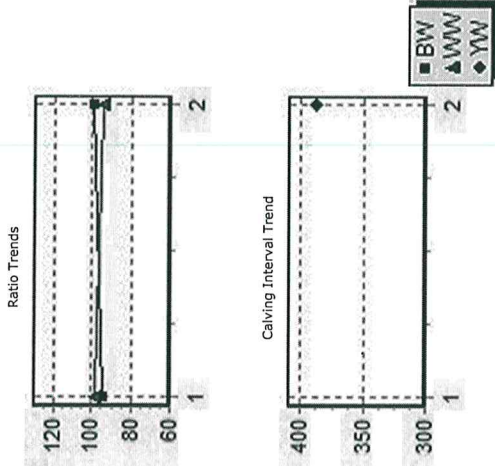

Tattoo		Rego Number	Birth Date	Sex	Sire	Tattoo	Birth Date	Ratio	Adj	Birth Cnt	Weaning Ratio	Adj	Cnt	Yearling Ratio	Adj	Cnt	EZ	Calving Int	CE	BW	WW	YW	DMI	SC	SCF	MM	MG	MCE	MCW	UDDR	TEAT	CW	FAT	REA
28	1	43482342	03/03/14	Cow	156T	96	115	96	612	106	56	875	105	43	1	367	-9.5	+4.9	+57	+86	+0.4	+0.9	+19.8	+25	+54	-1.6	+84	+1.20	+1.20	+59	+0.014	+0.49		
29	2	43740873	02/14/16	Bull	028	83	95	61	675	98	61			1					+3.5	+0.8	+52	+75	+0.1	+1.3	+18.7	+38	+64	+2.9	+53	+1.30	+1.40	+66	+0.044	+0.52
		43847174	03/09/17	Steer	C63	86	99	61	643	95	60			1					+0.5	+2.2	+50	+75	-0.2	+1.0	+19.3	+26	+51	+2.4	+83	+1.20	+1.20	+61	+0.014	+0.52
PROGENY:																			Acc:	.26	.38	.30	.32	.11	.12	.23	.17	.16	.19	.20	.10	.12	.09	